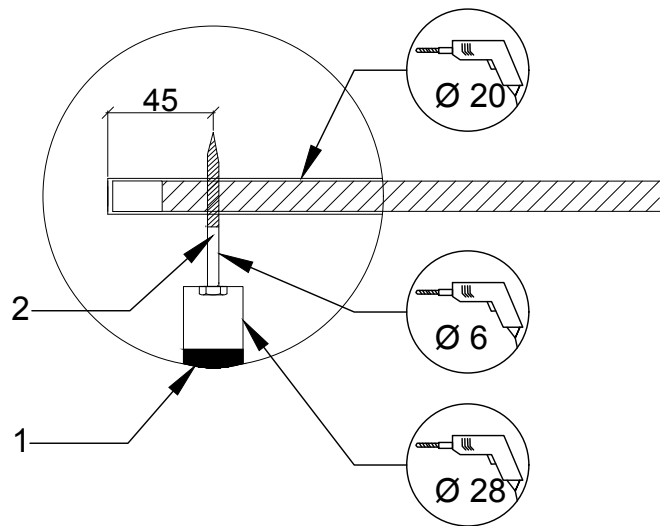

Parts list		
POS	PART. NO	NAME/DIMENSION
1	LE 16548	DPC 32 Ø 28 mm
2	LE 16252	8x80mm A2 DIN 572

This drawing is the property of NORNA PLAYGROUNDS and pursuant to current legislation may not be copied, transferred to or used by any third party. Should this drawing be used, a fee of 10% of the assumed contract price will be charged.